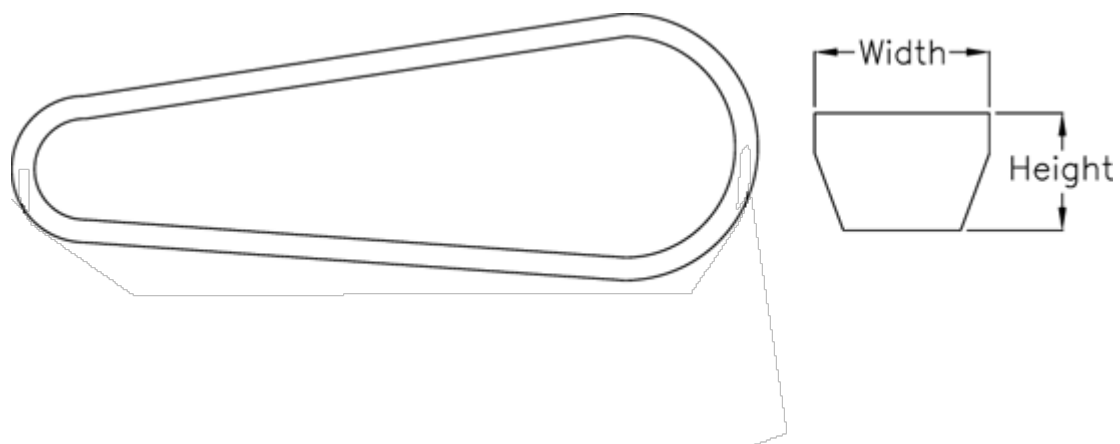

Data Sheet

Article number: 601962561107

Description: Gates V-belt SPA 1107 Ld 1107
DELTA NARROW

Measures

Datum length =	1107
Height =	10
Width =	13